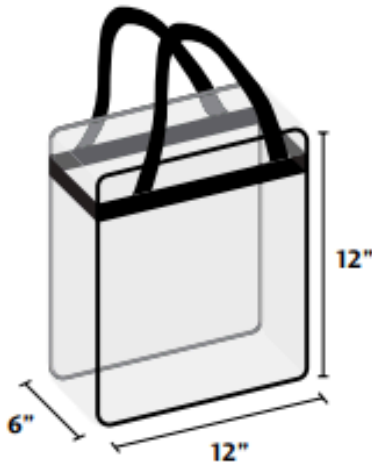

BAG POLICY

APPROVED BAGS

MUST NOT EXCEED 12" X 6" X 12"

PROHIBITED ITEMS IN APPROVED BAGS WILL NOT BE PERMITTED INTO THE BUILDING

Clear Tote

Small Purse

Small Fashion Purse

Small Clutch Bag